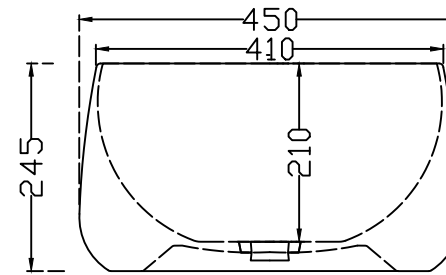

TOP VIEW

SIDE VIEW

	Jaquar Group Global Headquarters Plot No. 3, Sector- M-11, IMT Manesar Gurgaon, NCR - 122050, India E-mail : Sales: support@jaquar.com Customer Service : service@jaquar.com		ITEM CODE	SGS-WHT-41905
			ITEM TYPE	TABLE TOP BASIN
			ITEM SIZE	450x450x245 mm
	ALL DIMENSIONS ARE IN MM. (TOLERANCE ± 5 MM)			